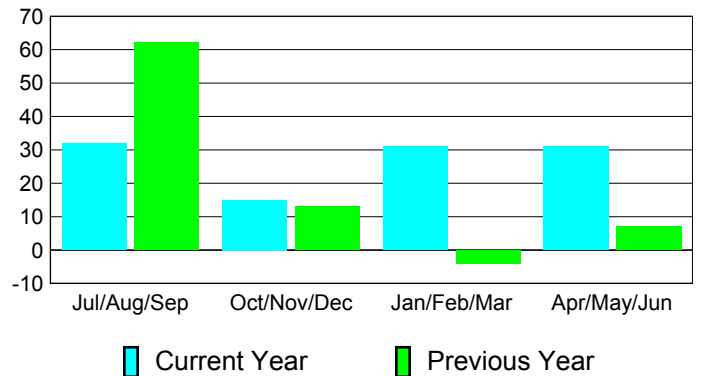

Membership Results
2010-2011

Membership
2009-2010

Month	Net Memb Goal	Actual New Memb	Actual Dropped Memb	Gain/Loss of Memb	Gain/Loss of Memb
Jul/Aug/Sep	29	39	-7	32	62
Oct/Nov/Dec	28	32	-17	15	13
Jan/Feb/Mar	6	53	-22	31	-4
Apr/May/Jun	3	75	-44	31	7
Totals	66	199	-90	109	78

Membership Results 2010-2011

Goal, New, Dropped, Gain/Loss

Comparison of Membership Gain/Loss

Current Year Compared to the Previous Year

Gender Comparison 2010-2011

Jul/Aug/Sep

Oct/Nov/Dec

Jan/Feb/Mar

Apr/May/Jun

Male

Female