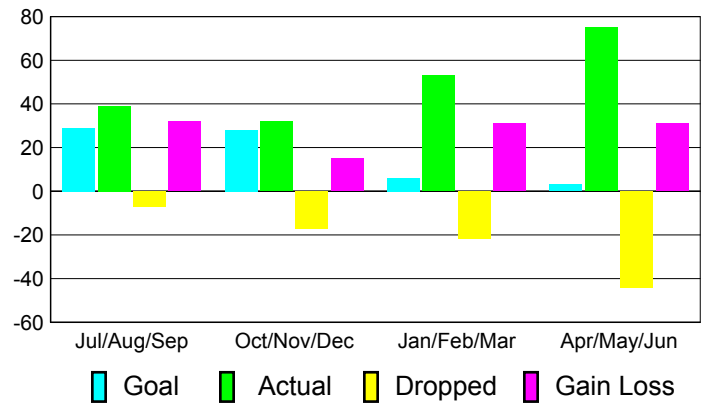

Membership Results 2010-2011

Goal, New, Dropped, Gain/Loss

Comparison of Membership Gain/Loss

Current Year Compared to the Previous Year