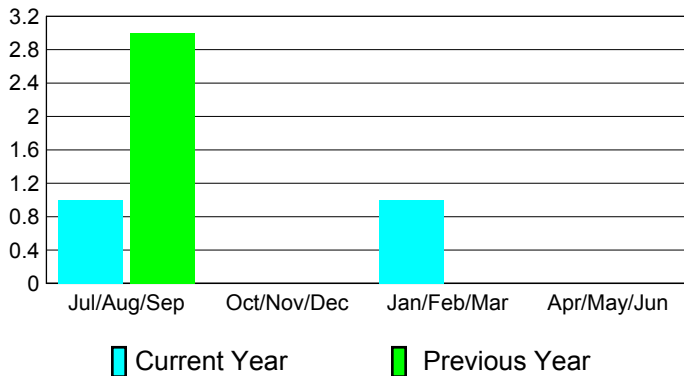

2010-2011 GMT Reports for District (or Undistricted) **District 102 C**

GMT: **Dir. Horst P. Kirchgatterer**

Location: **SWITZERLAND**

GMT CA: **4**

CLUBS

Club Results
2010-2011

Clubs
2009-2010

Month	New Club Goal	Actual New Clubs	Actual Dropped Clubs	Gain/Loss of Clubs	Gain/Loss of Clubs
Jul/Aug/Sep	1	1	0	1	3
Oct/Nov/Dec	1	0	0	0	0
Jan/Feb/Mar	0	1	0	1	0
Apr/May/Jun	0	0	0	0	0
Totals	2	2	0	2	3

Club Results 2010-2011

Goal, New, Dropped, Gain/Loss

Comparison of Club Gain/Loss

Current Year Compared to the Previous Year

YTD Status Quo Clubs 2010-2011

Status Quo Clubs Compared to Status Quo Members

MEMBERSHIP