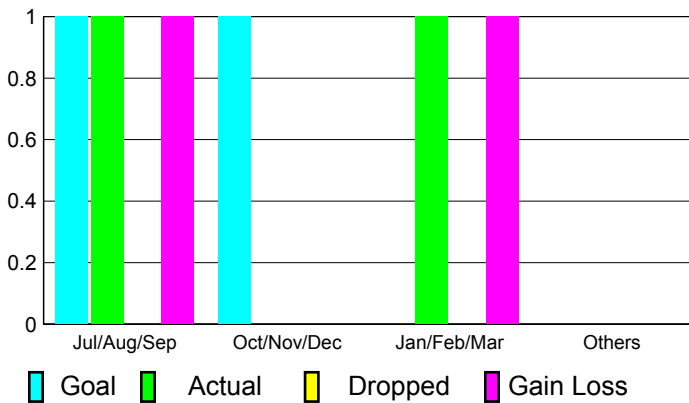

2010-2011 GMT Reports for District (or Undistricted) **District 102 C**

GMT: **Dir. Horst P. Kirchgatterer**

Location: **SWITZERLAND**

GMT CA: **4**

CLUBS

Club Results
2010-2011

Clubs
2009-2010

Month	New Club Goal	Actual New Clubs	Actual Dropped Clubs	Gain/Loss of Clubs	Gain/Loss of Clubs
Jul/Aug/Sep	1	1	0	1	3
Oct/Nov/Dec	1	0	0	0	0
Jan/Feb/Mar	0	1	0	1	0
Apr/May/Jun	0	0	0	0	0
Totals	2	2	0	2	3

Club Results 2010-2011

Goal, New, Dropped, Gain/Loss

Comparison of Club Gain/Loss

Current Year Compared to the Previous Year

YTD Status Quo Clubs 2010-2011

Status Quo Clubs Compared to Status Quo Members

MEMBERSHIP